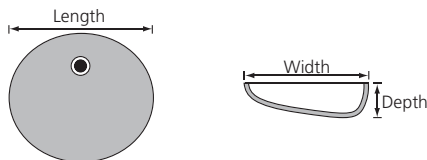

Standard Oval Bowl (O)

NEW

22" Standard Oval Bowl Available ADA Compliant. When ordering, add "-ADA" at the end of item code.

	Bowl Size		
	Length	Width	Depth
22" Top	17"	13 5/8"	5 1/2"
19" Top	15 1/4"	11 3/4"	5 5/8"
17" Top	15 5/16"	10 9/16"	6"