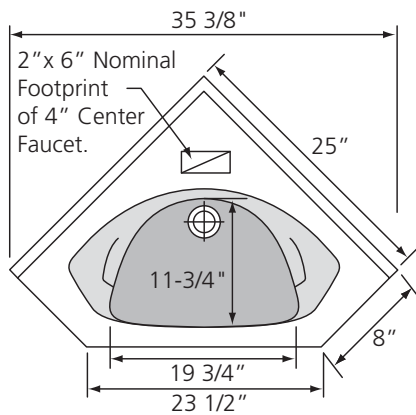

Corner tops are also available in spray granite, onyx and color coordinates by special order.