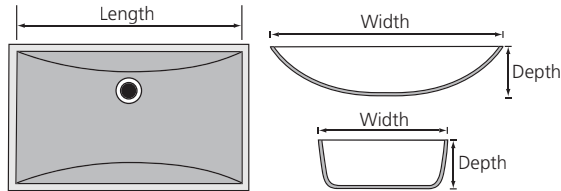

## Standard "Wave" Bowl (W)

\*Does not include overflow

	Bowl Size		
	Length	Width	Depth
22" Top	19 1/4"	11 3/4"	5 1/2"
19" Top	17 1/4"	10"	5 1/4"

## Recessed Oval Bowl (RCO)

	Bowl Size			Recess Size	
	Length	Width	Depth	Length	Width
22" Top	17 3/8"	12 1/8"	6"	23"	18 1/4"
19" Top	15 5/8"	10 5/16"	6"	21 1/4"	16 5/8"

## Recessed Rectangular Bowl (RSQ)

	Bowl Size			Recess Size	
	Length	Width	Depth	Length	Width
22" Top	17 3/4"	11 1/2"	7 1/8"	22 1/2"	18 1/4"
19" Top	16"	10 1/4"	7"	19 1/2"	16"

## Recessed Shell Bowl (RSY)

	Bowl Size			Recess Size	
	Length	Width	Depth	Length	Width
22" Top	17 3/8"	12 1/8"	6"	23"	18 1/4"
19" Top	15 5/8"	10 5/16"	6"	21 1/4"	16 5/8"

NOTE: Overall length, width and bowl placement dimensions may vary 1/4" to 1/2".  
Except for Wave bowl, all bowls will automatically come with an overflow.  
If you do NOT want an overflow, you must specify.