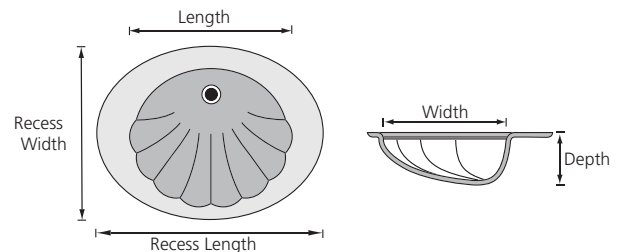

## Recessed Rectangular Bowl (RSQ)

	Bowl Size			Recess Size	
	Length	Width	Depth	Length	Width
22" Top	17 3/4"	11 1/2"	7 1/8"	22 1/2"	18 1/4"
19" Top	16"	10 1/4"	7"	19 1/2"	16"

## Rectangular Bowl (RECT)

**NEW**

22" Rectangular Bowl Available ADA Compliant. When ordering, add "-ADA" at the end of item code.

	Bowl Size		
	Length	Width	Depth
22" Top	17 3/4"	11"	6 1/2"
19" Top	17 3/4"	11"	6 1/2"

## Recessed Shell Bowl (RSY)

	Bowl Size			Recess Size	
	Length	Width	Depth	Length	Width
22" Top	17 3/8"	12 1/8"	6"	23"	18 1/4"
19" Top	15 5/8"	10 5/16"	6"	21 1/4"	16 5/8"

NOTE: Overall length, width and bowl placement dimensions may vary 1/4" to 1/2".  
Except for Wave bowl, all bowls will automatically come with an overflow.  
If you do NOT want an overflow, you must specify.

All dimensions are nominal.