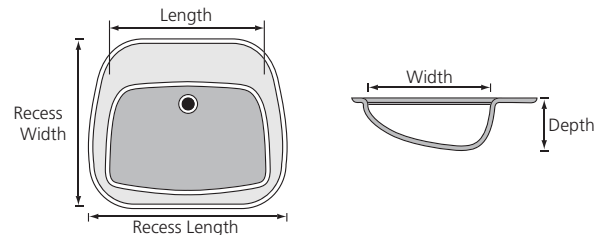

## Standard "Wave" Bowl (W)

\*Does not include overflow

	Bowl Size		
	Length	Width	Depth
22" Top	19 1/4"	11 3/4"	5 1/2"
19" Top	17 1/4"	10"	5 1/4"

## Recessed Oval Bowl (RCO)

	Bowl Size			Recess Size	
	Length	Width	Depth	Length	Width
22" Top	17 3/8"	12 1/8"	6"	23"	18 1/4"
19" Top	15 5/8"	10 5/16"	6"	21 1/4"	16 5/8"

## Standard Oval Bowl (O)

**NEW**

22" Standard Oval Bowl Available ADA Compliant. When ordering, add "-ADA" at the end of item code.

	Bowl Size		
	Length	Width	Depth
22" Top	17"	13 5/8"	5 1/2"
19" Top	15 1/4"	11 3/4"	5 5/8"
17" Top	15 5/16"	10 9/16"	6"

## Recessed Rectangular Bowl (RSQ)

	Bowl Size			Recess Size	
	Length	Width	Depth	Length	Width
22" Top	17 3/4"	11 1/2"	7 1/8"	22 1/2"	18 1/4"
19" Top	16"	10 1/4"	7"	19 1/2"	16"