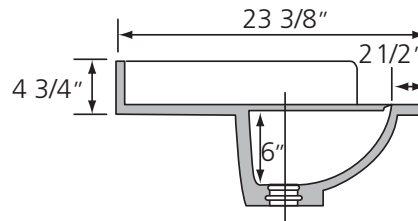

Corner Tops

Corner tops are also available in spray granite, onyx and color coordinates by special order.