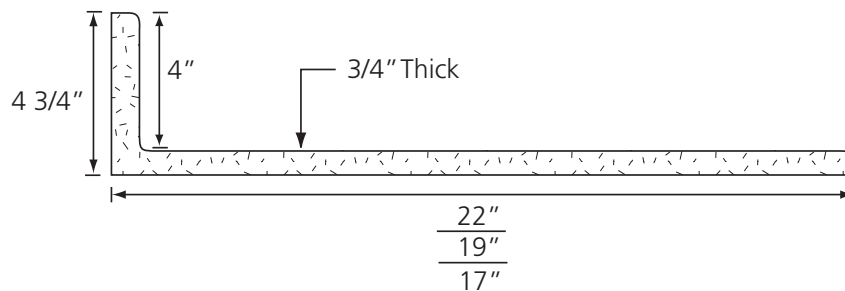

## Recessed Shell Bowl (RSY)

	Bowl Size			Recess Size	
	Length	Width	Depth	Length	Width
22" Top	17 3/8"	12 1/8"	6"	23"	18 1/4"
19" Top	15 5/8"	10 5/16"	6"	21 1/4"	16 5/8"

NOTE: Overall length, width and bowl placement dimensions may vary 1/4" to 1/2".  
Except for Wave bowl, all bowls will automatically come with an overflow.  
If you do NOT want an overflow, you must specify.

All dimensions are nominal.

### Custom Options

Offset Bowl

Extra Bowls

Banjo Tops

Radius Corners

### Deck Dimensions

All dimensions are nominal.