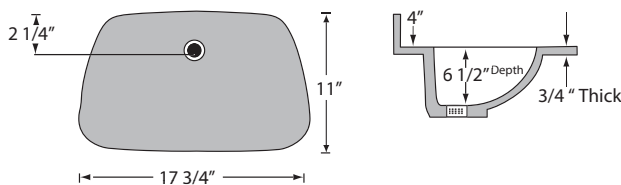

Rectangular Bowl (RECT)

NEW

22" Rectangular Bowl Available ADA Compliant. When ordering, add "-ADA" at the end of item code.

	Bowl Size		
	Length	Width	Depth
22" Top	17 3/4"	11"	6 1/2"
19" Top	17 3/4"	11"	6 1/2"