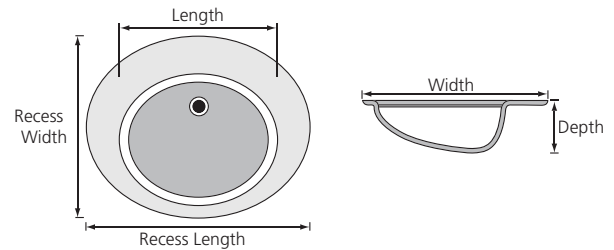

## Standard "Wave" Bowl (W)

\*Does not include overflow

	Bowl Size		
	Length	Width	Depth
22" Top	19 1/4"	11 3/4"	5 1/2"
19" Top	17 1/4"	10"	5 1/4"

## Recessed Oval Bowl (RCO)

	Bowl Size			Recess Size	
	Length	Width	Depth	Length	Width
22" Top	17 3/8"	12 1/8"	6"	23"	18 1/4"
19" Top	15 5/8"	10 5/16"	6"	21 1/4"	16 5/8"

## Recessed Rectangular Bowl (RSQ)

	Bowl Size			Recess Size	
	Length	Width	Depth	Length	Width
22" Top	17 3/4"	11 1/2"	7 1/8"	22 1/2"	18 1/4"
19" Top	16"	10 1/4"	7"	19 1/2"	16"

## Recessed Shell Bowl (RSY)

	Bowl Size			Recess Size	
	Length	Width	Depth	Length	Width
22" Top	17 3/8"	12 1/8"	6"	23"	18 1/4"
19" Top	15 5/8"	10 5/16"	6"	21 1/4"	16 5/8"

NOTE: Overall length, width and bowl placement dimensions may vary 1/4" to 1/2".  
Except for Wave bowl, all bowls will automatically come with an overflow.  
If you do NOT want an overflow, you must specify.