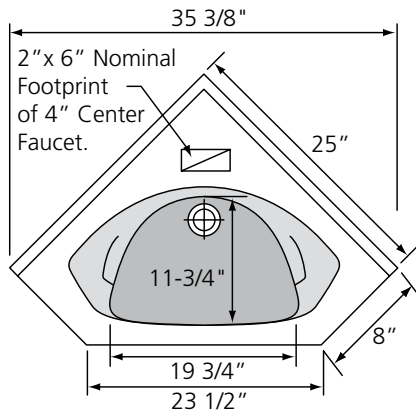

Corner tops are also available in spray granite, onyx and color coordinates by special order.