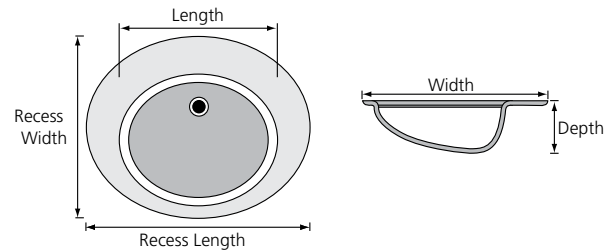

NEW

Standard "Wave" Bowl (W)

*Does not include overflow

	Bowl Size		
	Length	Width	Depth
22" Top	20 1/4"	12"	6"
19" Top	17 1/4"	10"	5 1/4"

Recessed Oval Bowl (RCO)

	Bowl Size			Recess Size	
	Length	Width	Depth	Length	Width
22" Top	17 3/8"	12 1/8"	6"	23"	18 1/4"
19" Top	15 5/8"	10 5/16"	6"	21 1/4"	16 5/8"

Standard Oval Bowl (O)

NEW

22" Standard Oval Bowl Available ADA Compliant. When ordering, add "-ADA" at the end of item code.

	Bowl Size		
	Length	Width	Depth
22" Top	17"	13 5/8"	5 1/2"
19" Top	15 1/4"	11 3/4"	5 5/8"
17" Top	15 5/16"	10 9/16"	6"

Recessed Rectangular Bowl (RSQ)

	Bowl Size			Recess Size	
	Length	Width	Depth	Length	Width
22" Top	17 3/4"	11 1/2"	7 1/8"	22 1/2"	18 1/4"
19" Top	16"	10 1/4"	7"	19 1/2"	16"

Rectangular Bowl (RECT)

NEW

22" Rectangular Bowl Available ADA Compliant. When ordering, add "-ADA" at the end of item code.

	Bowl Size		
	Length	Width	Depth
22" Top	17 3/4"	11"	6 1/2"
19" Top	17 3/4"	11"	6 1/2"

Recessed Shell Bowl (RSY)

	Bowl Size			Recess Size	
	Length	Width	Depth	Length	Width
22" Top	17 3/8"	12 1/8"	6"	23"	18 1/4"
19" Top	15 5/8"	10 5/16"	6"	21 1/4"	16 5/8"