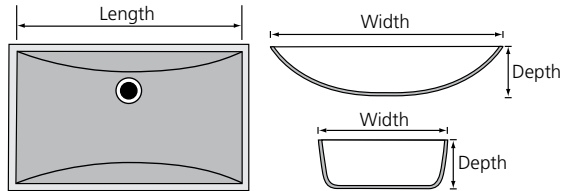

NEW

Standard "Wave" Bowl (W)

*Does not include overflow

	Bowl Size		
	Length	Width	Depth
22" Top	20 1/4"	12"	6"
19" Top	17 1/4"	10"	5 1/4"

Recessed Oval Bowl (RCO)

	Bowl Size			Recess Size	
	Length	Width	Depth	Length	Width
22" Top	17 3/8"	12 1/8"	6"	23"	18 1/4"
19" Top	15 5/8"	10 5/16"	6"	21 1/4"	16 5/8"

Standard Oval Bowl (O)

NEW

22" Standard Oval Bowl Available ADA Compliant. When ordering, add "-ADA" at the end of item code.

	Bowl Size		
	Length	Width	Depth
22" Top	17"	13 5/8"	5 1/2"
19" Top	15 1/4"	11 3/4"	5 5/8"
17" Top	15 5/16"	10 9/16"	6"

Recessed Rectangular Bowl (RSQ)

	Bowl Size			Recess Size	
	Length	Width	Depth	Length	Width
22" Top	17 3/4"	11 1/2"	7 1/8"	22 1/2"	18 1/4"
19" Top	16"	10 1/4"	7"	19 1/2"	16"

Rectangular Bowl (RECT)

NEW

22" Rectangular Bowl Available ADA Compliant. When ordering, add "-ADA" at the end of item code.

	Bowl Size		
	Length	Width	Depth
22" Top	17 3/4"	11"	6 1/2"
19" Top	17 3/4"	11"	6 1/2"

Recessed Shell Bowl (RSY)

	Bowl Size			Recess Size	
	Length	Width	Depth	Length	Width
22" Top	17 3/8"	12 1/8"	6"	23"	18 1/4"
19" Top	15 5/8"	10 5/16"	6"	21 1/4"	16 5/8"