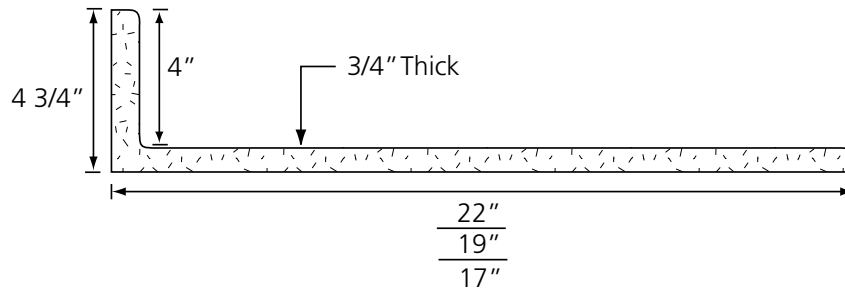

	Bowl Size		
	Length	Width	Depth
22" Top	17 3/4"	11"	6 1/2"
19" Top	17 3/4"	11"	6 1/2"

Recessed Shell Bowl (RSY)

	Bowl Size			Recess Size	
	Length	Width	Depth	Length	Width
22" Top	17 3/8"	12 1/8"	6"	23"	18 1/4"
19" Top	15 5/8"	10 5/16"	6"	21 1/4"	16 5/8"

NOTE: Overall length, width and bowl placement dimensions may vary 1/4" to 1/2".
Except for Wave bowl, all bowls will automatically come with an overflow.
If you do NOT want an overflow, you must specify.

All dimensions are nominal.

Custom Options

Offset Bowl

Extra Bowls

Banjo Tops

Radius Corners

Corner Tops

Corner tops are also available in spray granite, onyx and color coordinates by special order.

Deck Dimensions

All dimensions are nominal.