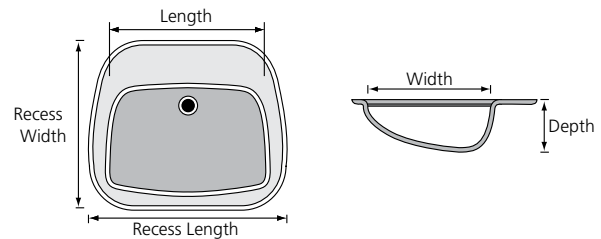

NEW

Standard "Wave" Bowl (W)

*Does not include overflow

	Bowl Size		
	Length	Width	Depth
22" Top	20 1/4"	12"	6"
19" Top	17 1/4"	10"	5 1/4"

Recessed Oval Bowl (RCO)

	Bowl Size			Recess Size	
	Length	Width	Depth	Length	Width
22" Top	17 3/8"	12 1/8"	6"	23"	18 1/4"
19" Top	15 5/8"	10 5/16"	6"	21 1/4"	16 5/8"

Standard Oval Bowl (O)

NEW

22" Standard Oval Bowl Available ADA Compliant. When ordering, add "-ADA" at the end of item code.

	Bowl Size		
	Length	Width	Depth
22" Top	17"	13 5/8"	5 1/2"
19" Top	15 1/4"	11 3/4"	5 5/8"
17" Top	15 5/16"	10 9/16"	6"

Recessed Rectangular Bowl (RSQ)

	Bowl Size			Recess Size	
	Length	Width	Depth	Length	Width
22" Top	17 3/4"	11 1/2"	7 1/8"	22 1/2"	18 1/4"
19" Top	16"	10 1/4"	7"	19 1/2"	16"

Rectangular Bowl (RECT)

NEW

22" Rectangular Bowl Available ADA Compliant. When ordering, add "-ADA" at the end of item code.

	Bowl Size		
	Length	Width	Depth
22" Top	17 3/4"	11"	6 1/2"
19" Top	17 3/4"	11"	6 1/2"

Recessed Shell Bowl (RSY)

	Bowl Size			Recess Size	
	Length	Width	Depth	Length	Width
22" Top	17 3/8"	12 1/8"	6"	23"	18 1/4"
19" Top	15 5/8"	10 5/16"	6"	21 1/4"	16 5/8"