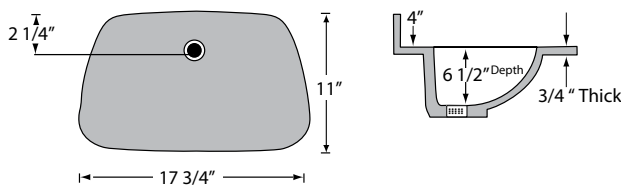

NEW

Standard "Wave" Bowl (W)

*Does not include overflow

	Bowl Size		
	Length	Width	Depth
22" Top	20 1/4"	12"	6"
19" Top	17 1/4"	10"	5 1/4"

Recessed Oval Bowl (RCO)

	Bowl Size			Recess Size	
	Length	Width	Depth	Length	Width
22" Top	17 3/8"	12 1/8"	6"	23"	18 1/4"
19" Top	15 5/8"	10 5/16"	6"	21 1/4"	16 5/8"

Standard Oval Bowl (O)

NEW

22" Standard Oval Bowl Available ADA Compliant. When ordering, add "-ADA" at the end of item code.

	Bowl Size		
	Length	Width	Depth
22" Top	17"	13 5/8"	5 1/2"
19" Top	15 1/4"	11 3/4"	5 5/8"
17" Top	15 5/16"	10 9/16"	6"

Recessed Rectangular Bowl (RSQ)

	Bowl Size			Recess Size	
	Length	Width	Depth	Length	Width
22" Top	17 3/4"	11 1/2"	7 1/8"	22 1/2"	18 1/4"
19" Top	16"	10 1/4"	7"	19 1/2"	16"

Rectangular Bowl (RECT)

NEW

22" Rectangular Bowl Available ADA Compliant. When ordering, add "-ADA" at the end of item code.

	Bowl Size		
	Length	Width	Depth
22" Top	17 3/4"	11"	6 1/2"
19" Top	17 3/4"	11"	6 1/2"

Recessed Shell Bowl (RSY)

	Bowl Size			Recess Size	
	Length	Width	Depth	Length	Width
22" Top	17 3/8"	12 1/8"	6"	23"	18 1/4"
19" Top	15 5/8"	10 5/16"	6"	21 1/4"	16 5/8"