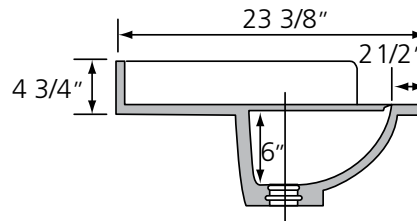

	Bowl Size		
	Length	Width	Depth
22" Top	17 3/4"	11"	6 1/2"
19" Top	17 3/4"	11"	6 1/2"

Recessed Shell Bowl (RSY)

	Bowl Size			Recess Size	
	Length	Width	Depth	Length	Width
22" Top	17 3/8"	12 1/8"	6"	23"	18 1/4"
19" Top	15 5/8"	10 5/16"	6"	21 1/4"	16 5/8"

NOTE: Overall length, width and bowl placement dimensions may vary 1/4" to 1/2".
Except for Wave bowl, all bowls will automatically come with an overflow.
If you do NOT want an overflow, you must specify.

All dimensions are nominal.

Custom Options

Offset Bowl

Extra Bowls

Banjo Tops

Radius Corners

Corner Tops

Corner tops are also available in spray granite, onyx and color coordinates by special order.

Deck Dimensions

All dimensions are nominal.