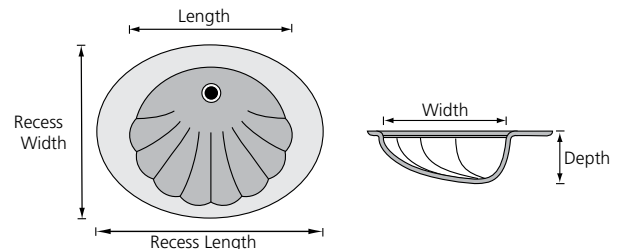

Standard Oval Bowl (O)

NEW

22" Standard Oval Bowl Available ADA Compliant. When ordering, add "-ADA" at the end of item code.

	Bowl Size		
	Length	Width	Depth
22" Top	17"	13 5/8"	5 1/2"
19" Top	15 1/4"	11 3/4"	5 5/8"
17" Top	15 5/16"	10 9/16"	6"

Recessed Rectangular Bowl (RSQ)

	Bowl Size			Recess Size	
	Length	Width	Depth	Length	Width
22" Top	17 3/4"	11 1/2"	7 1/8"	22 1/2"	18 1/4"
19" Top	16"	10 1/4"	7"	19 1/2"	16"

Rectangular Bowl (RECT)

NEW

22" Rectangular Bowl Available ADA Compliant. When ordering, add "-ADA" at the end of item code.

	Bowl Size		
	Length	Width	Depth
22" Top	17 3/4"	11"	6 1/2"
19" Top	17 3/4"	11"	6 1/2"

Recessed Shell Bowl (RSY)

	Bowl Size			Recess Size	
	Length	Width	Depth	Length	Width
22" Top	17 3/8"	12 1/8"	6"	23"	18 1/4"
19" Top	15 5/8"	10 5/16"	6"	21 1/4"	16 5/8"

NOTE: Overall length, width and bowl placement dimensions may vary 1/4" to 1/2".
Except for Wave bowl, all bowls will automatically come with an overflow.
If you do NOT want an overflow, you must specify.