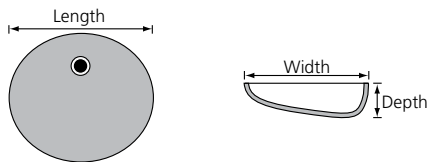

NEW

Standard "Wave" Bowl (W)

*Does not include overflow

	Bowl Size		
	Length	Width	Depth
22" Top	20 1/4"	12"	6"
19" Top	17 1/4"	10"	5 1/4"

Recessed Oval Bowl (RCO)

	Bowl Size			Recess Size	
	Length	Width	Depth	Length	Width
22" Top	17 3/8"	12 1/8"	6"	23"	18 1/4"
19" Top	15 5/8"	10 5/16"	6"	21 1/4"	16 5/8"

Standard Oval Bowl (O)

NEW

22" Standard Oval Bowl Available ADA Compliant. When ordering, add "-ADA" at the end of item code.

	Bowl Size		
	Length	Width	Depth
22" Top	17"	13 5/8"	5 1/2"
19" Top	15 1/4"	11 3/4"	5 5/8"
17" Top	15 5/16"	10 9/16"	6"

Recessed Rectangular Bowl (RSQ)

	Bowl Size			Recess Size	
	Length	Width	Depth	Length	Width
22" Top	17 3/4"	11 1/2"	7 1/8"	22 1/2"	18 1/4"
19" Top	16"	10 1/4"	7"	19 1/2"	16"

Rectangular Bowl (RECT)

NEW

22" Rectangular Bowl Available ADA Compliant. When ordering, add "-ADA" at the end of item code.

	Bowl Size		
	Length	Width	Depth
22" Top	17 3/4"	11"	6 1/2"
19" Top	17 3/4"	11"	6 1/2"

Recessed Shell Bowl (RSY)

	Bowl Size			Recess Size	
	Length	Width	Depth	Length	Width
22" Top	17 3/8"	12 1/8"	6"	23"	18 1/4"
19" Top	15 5/8"	10 5/16"	6"	21 1/4"	16 5/8"