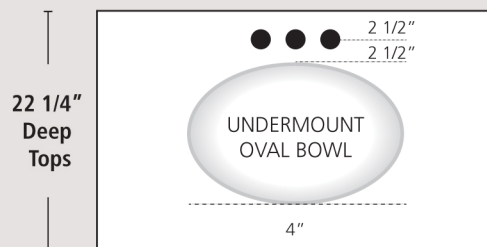

## Small Porcelain Oval Undermount Bowls

White

Biscuit\*

Overall Size			Interior Size		
Length	Width	Depth	Length	Width	Depth
17"	14"	7 1/2"	15"	12"	6"

## Large Porcelain Oval Undermount Bowls

White

Biscuit\*

Black

Overall Size			Interior Size		
Length	Width	Depth	Length	Width	Depth
19 1/4"	15 3/4"	8"	17 1/4"	14"	6 1/4"

## Porcelain Rectangular Undermount Bowls

White

Biscuit\*

Overall Size			Interior Size		
Length	Width	Depth	Length	Width	Depth
20"	15"	7 1/2"	18"	13"	6"

## Standard Bowl Placement

- Diameter of all faucet holes is 1 3/8".
- Sink cutouts are polished.

- Diameter of all faucet holes is 1 3/8".
- Sink cutouts are polished.