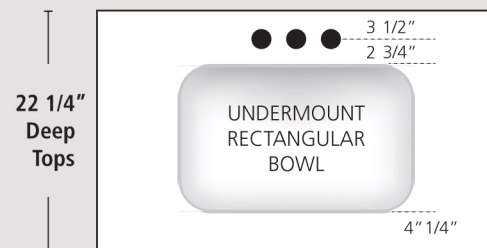

## Small Porcelain Oval Undermount Bowls

White

Biscuit\*

Overall Size			Interior Size		
Length	Width	Depth	Length	Width	Depth
17"	14"	7 1/2"	15"	12"	6"

## Large Porcelain Oval Undermount Bowls

White

Biscuit\*

Black

Overall Size			Interior Size		
Length	Width	Depth	Length	Width	Depth
19 1/4"	15 3/4"	8"	17 1/4"	14"	6 1/4"

## Porcelain Rectangular Undermount Bowls

White

Biscuit\*

Overall Size			Interior Size		
Length	Width	Depth	Length	Width	Depth
20"	15"	7 1/2"	18"	13"	6"

## Standard Bowl Placement

- Diameter of all faucet holes is 1 3/8".
- Sink cutouts are polished.

- Diameter of all faucet holes is 1 3/8".
- Sink cutouts are polished.