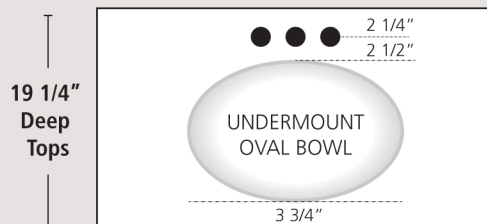

## Small Porcelain Oval Undermount Bowls

White

Biscuit\*

Overall Size			Interior Size		
Length	Width	Depth	Length	Width	Depth
17"	14"	7 1/2"	15"	12"	6"

## Large Porcelain Oval Undermount Bowls

White

Biscuit\*

Black

Overall Size			Interior Size		
Length	Width	Depth	Length	Width	Depth
19 1/4"	15 3/4"	8"	17 1/4"	14"	6 1/4"

## Porcelain Rectangular Undermount Bowls

White

Biscuit\*

Overall Size			Interior Size		
Length	Width	Depth	Length	Width	Depth
20"	15"	7 1/2"	18"	13"	6"

## Standard Bowl Placement

- Diameter of all faucet holes is 1 3/8".
- Sink cutouts are polished.

- Diameter of all faucet holes is 1 3/8".
- Sink cutouts are polished.