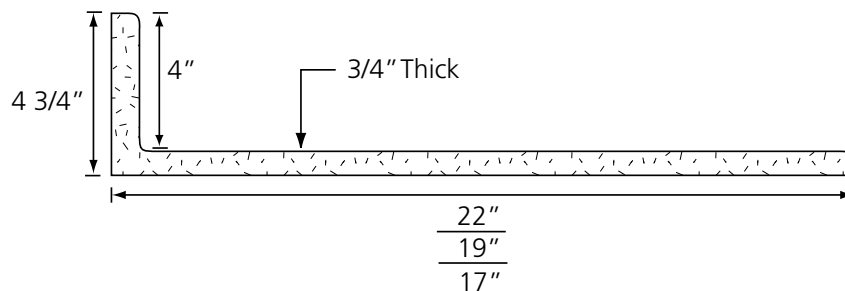

Rectangular Bowl (RECT)

	Bowl Size		
	Length	Width	Depth
22" Top	17 1/4"	11 1/4"	5 1/2"
19" Top	17 1/4"	11 1/4"	5 1/2"

Recessed Shell Bowl (RSY)

	Bowl Size			Recess Size	
	Length	Width	Depth	Length	Width
22" Top	17 3/8"	12 1/8"	6"	23"	18 1/4"
19" Top	15 5/8"	10 5/16"	6"	21 1/4"	16 5/8"

NOTE: Overall length, width and bowl placement dimensions may vary 1/4" to 1/2".

All integral bowls, regardless of top size or bowl shape, will automatically come with an overflow. If you do NOT want an overflow, you must specify.

All dimensions are nominal.

Custom Options

Offset Bowl

Extra Bowls

Banjo Tops

Radius Corners

Corner Tops

Corner tops are also available in spray granite, onyx and color coordinates by special order.

Deck Dimensions

All dimensions are nominal.