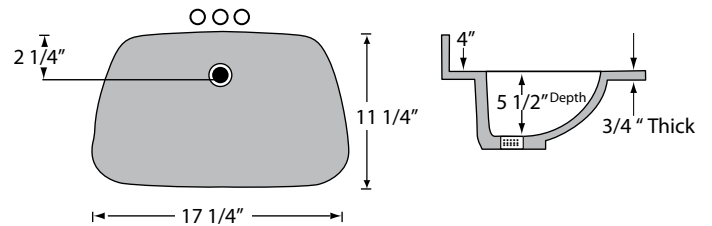

Recessed Oval Bowl (RCO)

	Bowl Size			Recess Size	
	Length	Width	Depth	Length	Width
22" Top	17 3/8"	12 1/8"	6"	23"	18 1/4"
19" Top	15 5/8"	10 5/16"	6"	21 1/4"	16 5/8"

Standard Oval Bowl (O)

	Bowl Size		
	Length	Width	Depth
22" Top	17"	13 5/8"	5 1/2"
19" Top	15 1/4"	11 3/4"	5 5/8"
17" Top	15 5/16"	10 9/16"	6"

Recessed Square Bowl (RSQ)

Limited Sizes & Extended Lead Times

	Bowl Size			Recess Size	
	Length	Width	Depth	Length	Width
22" Top	17 3/4"	11 1/2"	7 1/8"	22 1/2"	18 1/4"
19" Top	16"	10 1/4"	7"	19 1/2"	16"

Rectangular Bowl (RECT)

	Bowl Size		
	Length	Width	Depth
22" Top	17 1/4"	11 1/4"	5 1/2"
19" Top	17 1/4"	11 1/4"	5 1/2"

Recessed Shell Bowl (RSY)

	Bowl Size			Recess Size	
	Length	Width	Depth	Length	Width
22" Top	17 3/8"	12 1/8"	6"	23"	18 1/4"
19" Top	15 5/8"	10 5/16"	6"	21 1/4"	16 5/8"

NOTE: Overall length, width and bowl placement dimensions may vary 1/4" to 1/2".

All integral bowls, regardless of top size or bowl shape, will automatically come with an overflow. If you do NOT want an overflow, you must specify.