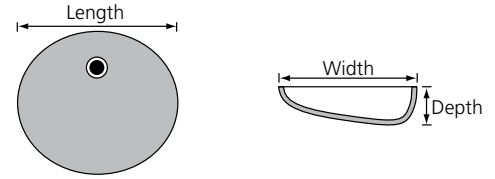

Recessed Oval Bowl (RCO)

	Bowl Size			Recess Size	
	Length	Width	Depth	Length	Width
22" Top	17 3/8"	12 1/8"	6"	23"	18 1/4"
19" Top	15 5/8"	10 5/16"	6"	21 1/4"	16 5/8"

Standard Oval Bowl (O)

	Bowl Size		
	Length	Width	Depth
22" Top	17"	13 5/8"	5 1/2"
19" Top	15 1/4"	11 3/4"	5 5/8"
17" Top	15 5/16"	10 9/16"	6"

Recessed Square Bowl (RSQ)

Limited Sizes & Extended Lead Times

	Bowl Size			Recess Size	
	Length	Width	Depth	Length	Width
22" Top	17 3/4"	11 1/2"	7 1/8"	22 1/2"	18 1/4"
19" Top	16"	10 1/4"	7"	19 1/2"	16"

Rectangular Bowl (RECT)

	Bowl Size		
	Length	Width	Depth
22" Top	17 1/4"	11 1/4"	5 1/2"
19" Top	17 1/4"	11 1/4"	5 1/2"

Recessed Shell Bowl (RSY)

	Bowl Size			Recess Size	
	Length	Width	Depth	Length	Width
22" Top	17 3/8"	12 1/8"	6"	23"	18 1/4"
19" Top	15 5/8"	10 5/16"	6"	21 1/4"	16 5/8"

NOTE: Overall length, width and bowl placement dimensions may vary 1/4" to 1/2".

All integral bowls, regardless of top size or bowl shape, will automatically come with an overflow. If you do NOT want an overflow, you must specify.