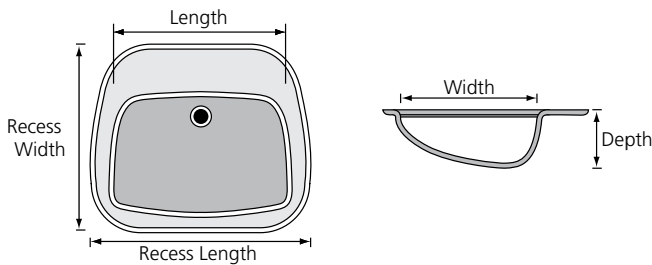

Recessed Oval Bowl (RCO)

	Bowl Size			Recess Size	
	Length	Width	Depth	Length	Width
22" Top	17 3/8"	12 1/8"	6"	23"	18 1/4"
19" Top	15 5/8"	10 5/16"	6"	21 1/4"	16 5/8"

Standard Oval Bowl (O)

	Bowl Size		
	Length	Width	Depth
22" Top	17"	13 5/8"	5 1/2"
19" Top	15 1/4"	11 3/4"	5 5/8"
17" Top	15 5/16"	10 9/16"	6"

Recessed Square Bowl (RSQ)

Limited Sizes & Extended Lead Times

	Bowl Size			Recess Size	
	Length	Width	Depth	Length	Width
22" Top	17 3/4"	11 1/2"	7 1/8"	22 1/2"	18 1/4"
19" Top	16"	10 1/4"	7"	19 1/2"	16"

Rectangular Bowl (RECT)

	Bowl Size		
	Length	Width	Depth
22" Top	17 1/4"	11 1/4"	5 1/2"
19" Top	17 1/4"	11 1/4"	5 1/2"

Recessed Shell Bowl (RSY)

	Bowl Size			Recess Size	
	Length	Width	Depth	Length	Width
22" Top	17 3/8"	12 1/8"	6"	23"	18 1/4"
19" Top	15 5/8"	10 5/16"	6"	21 1/4"	16 5/8"

NOTE: Overall length, width and bowl placement dimensions may vary 1/4" to 1/2".

All integral bowls, regardless of top size or bowl shape, will automatically come with an overflow. If you do NOT want an overflow, you must specify.