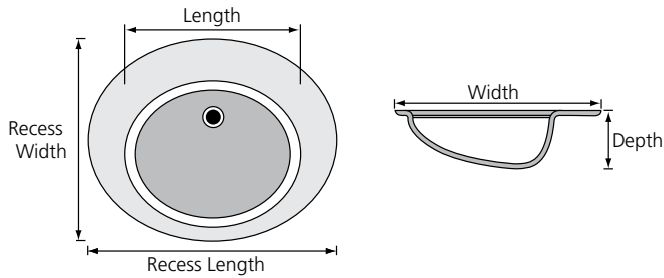

Recessed Oval Bowl (RCO)

	Bowl Size			Recess Size	
	Length	Width	Depth	Length	Width
22" Top	17 3/8"	12 1/8"	6"	23"	18 1/4"
19" Top	15 5/8"	10 5/16"	6"	21 1/4"	16 5/8"

Standard Oval Bowl (O)

	Bowl Size		
	Length	Width	Depth
22" Top	17"	13 5/8"	5 1/2"
19" Top	15 1/4"	11 3/4"	5 5/8"
17" Top	15 5/16"	10 9/16"	6"

Recessed Square Bowl (RSQ)

Limited Sizes & Extended Lead Times

	Bowl Size			Recess Size	
	Length	Width	Depth	Length	Width
22" Top	17 3/4"	11 1/2"	7 1/8"	22 1/2"	18 1/4"
19" Top	16"	10 1/4"	7"	19 1/2"	16"

Rectangular Bowl (RECT)

	Bowl Size		
	Length	Width	Depth
22" Top	17 1/4"	11 1/4"	5 1/2"
19" Top	17 1/4"	11 1/4"	5 1/2"

Recessed Shell Bowl (RSY)

	Bowl Size			Recess Size	
	Length	Width	Depth	Length	Width
22" Top	17 3/8"	12 1/8"	6"	23"	18 1/4"
19" Top	15 5/8"	10 5/16"	6"	21 1/4"	16 5/8"

NOTE: Overall length, width and bowl placement dimensions may vary 1/4" to 1/2".

All integral bowls, regardless of top size or bowl shape, will automatically come with an overflow. If you do NOT want an overflow, you must specify.