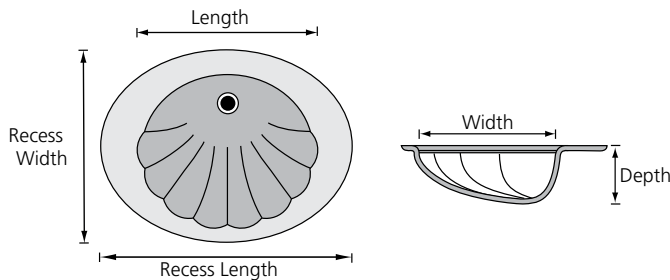

Recessed Oval Bowl (RCO)

	Bowl Size			Recess Size	
	Length	Width	Depth	Length	Width
22" Top	17 3/8"	12 1/8"	6"	23"	18 1/4"
19" Top	15 5/8"	10 5/16"	6"	21 1/4"	16 5/8"

Standard Oval Bowl (O)

	Bowl Size		
	Length	Width	Depth
22" Top	17"	13 5/8"	5 1/2"
19" Top	15 1/4"	11 3/4"	5 5/8"
17" Top	15 5/16"	10 9/16"	6"

Recessed Square Bowl (RSQ)

Limited Sizes & Extended Lead Times

	Bowl Size			Recess Size	
	Length	Width	Depth	Length	Width
22" Top	17 3/4"	11 1/2"	7 1/8"	22 1/2"	18 1/4"
19" Top	16"	10 1/4"	7"	19 1/2"	16"

Rectangular Bowl (RECT)

	Bowl Size		
	Length	Width	Depth
22" Top	17 1/4"	11 1/4"	5 1/2"
19" Top	17 1/4"	11 1/4"	5 1/2"

Recessed Shell Bowl (RSY)

	Bowl Size			Recess Size	
	Length	Width	Depth	Length	Width
22" Top	17 3/8"	12 1/8"	6"	23"	18 1/4"
19" Top	15 5/8"	10 5/16"	6"	21 1/4"	16 5/8"

NOTE: Overall length, width and bowl placement dimensions may vary 1/4" to 1/2".

All integral bowls, regardless of top size or bowl shape, will automatically come with an overflow. If you do NOT want an overflow, you must specify.