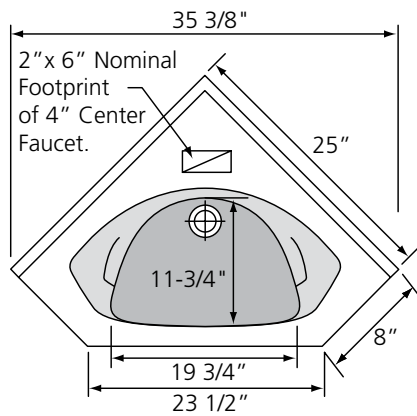

Rectangular Bowl (RECT)

	Bowl Size		
	Length	Width	Depth
22" Top	17 1/4"	11 1/4"	5 1/2"
19" Top	17 1/4"	11 1/4"	5 1/2"

Recessed Shell Bowl (RSY)

	Bowl Size			Recess Size	
	Length	Width	Depth	Length	Width
22" Top	17 3/8"	12 1/8"	6"	23"	18 1/4"
19" Top	15 5/8"	10 5/16"	6"	21 1/4"	16 5/8"

NOTE: Overall length, width and bowl placement dimensions may vary 1/4" to 1/2".

All integral bowls, regardless of top size or bowl shape, will automatically come with an overflow. If you do NOT want an overflow, you must specify.

All dimensions are nominal.

Custom Options

Offset Bowl

Extra Bowls

Banjo Tops

Radius Corners

Corner Tops

Corner tops are also available in spray granite, onyx and color coordinates by special order.

Deck Dimensions

All dimensions are nominal.