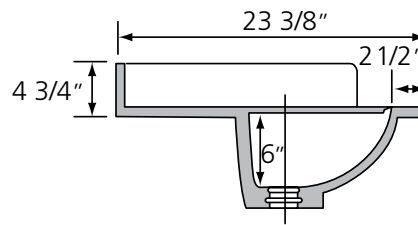

Rectangular Bowl (RECT)

	Bowl Size		
	Length	Width	Depth
22" Top	17 1/4"	11 1/4"	5 1/2"
19" Top	17 1/4"	11 1/4"	5 1/2"

Recessed Shell Bowl (RSY)

	Bowl Size			Recess Size	
	Length	Width	Depth	Length	Width
22" Top	17 3/8"	12 1/8"	6"	23"	18 1/4"
19" Top	15 5/8"	10 5/16"	6"	21 1/4"	16 5/8"

NOTE: Overall length, width and bowl placement dimensions may vary 1/4" to 1/2".

All integral bowls, regardless of top size or bowl shape, will automatically come with an overflow. If you do NOT want an overflow, you must specify.

All dimensions are nominal.

Custom Options

Offset Bowl

Extra Bowls

Banjo Tops

Radius Corners

Corner Tops

Corner tops are also available in spray granite, onyx and color coordinates by special order.

Deck Dimensions

All dimensions are nominal.