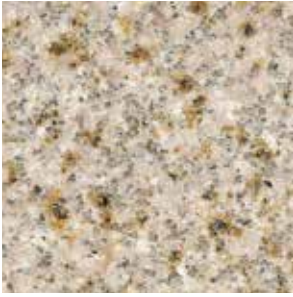

Rynone...A Brand You Can Trust

Classic Series

Wheat