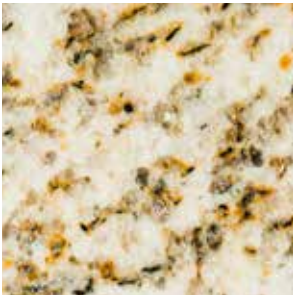

## Classic Series

Wheat

Burlywood

Meteorite

Uba Tuba

Absolute Black

## Designer Series

Gold Tiara

Sandstorm

Marron Desert

Luna Bai

Elysian

Venice Gold

Rio Roca

Rynone Granite Vanity Tops are manufactured from among the finest granite available. It is mined around the world, providing Rynone with beautiful, one-of-a-kind color combinations and patterns that can enhance any bathroom design. Because granite is solid stone, it is incredibly hard and durable, standing up to many years of use. It requires only simple care to remain beautiful, functional and stylish. Every Rynone vanity top is manufactured with special care and craftsmanship to ensure the quality your home deserves. Rynone is a name you can trust.