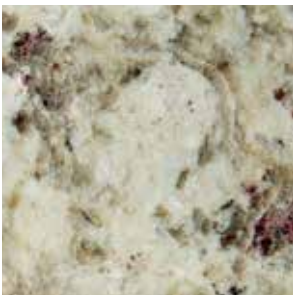

## Classic Series

Wheat

Burlywood

Meteorite

Uba Tuba

Absolute Black

## Designer Series

Gold Tiara

Sandstorm

Marron Desert

Luna Bai

Elysian

Venice Gold

Rio Roca

Rynone Granite Vanity Tops are manufactured from among the finest granite available. It is mined around the world, providing Rynone with beautiful, one-of-a-kind color combinations and patterns that can enhance any bathroom design. Because granite is solid stone, it is incredibly hard and durable, standing up to many years of use. It requires only simple care to remain beautiful, functional and stylish. Every Rynone vanity top is manufactured with special care and craftsmanship to ensure the quality your home deserves. Rynone is a name you can trust.