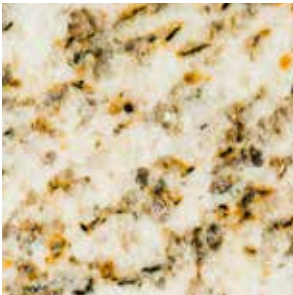

Fashionable. Unique. Exquisite.

The timeless beauty and high-end appearance of Rynone[®] Granite Vanity Tops are ideal for creating a breathtaking bathroom that reflects your lifestyle. The pallet of colors and unique patterns make every surface a one-of-a-kind design feature.

Rynone...A Brand You Can Trust

Classic Series

Wheat

Burlywood

Meteorite

Uba Tuba

Absolute Black

Designer Series

Gold Tiara

Sandstorm

Marron Desert

Luna Bai

Elysian

Venice Gold

Rio Roca

Rynone Granite Vanity Tops are manufactured from among the finest granite available. It is mined around the world, providing Rynone with beautiful, one-of-a-kind color combinations and patterns that can enhance any bathroom design. Because granite is solid stone, it is incredibly hard and durable, standing up to many years of use. It requires only simple care to remain beautiful, functional and stylish. Every Rynone vanity top is manufactured with special care and craftsmanship to ensure the quality your home deserves. Rynone is a name you can trust.