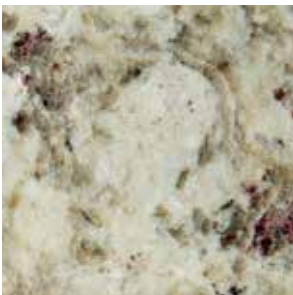

Rynone...A Brand You Can Trust

Classic Series

Wheat

Burlywood

Meteorite

Uba Tuba

Absolute Black

Designer Series

Gold Tiara

Sandstorm

Marron Desert

Luna Bai

Elysian

Venice Gold

Rio Roca

Rynone Granite Vanity Tops are manufactured from among the finest granite available. It is mined around the world, providing Rynone with beautiful, one-of-a-kind color combinations and patterns that can enhance any bathroom design. Because granite is solid stone, it is incredibly hard and durable, standing up to many years of use. It requires only simple care to remain beautiful, functional and stylish. Every Rynone vanity top is manufactured with special care and craftsmanship to ensure the quality your home deserves. Rynone is a name you can trust.