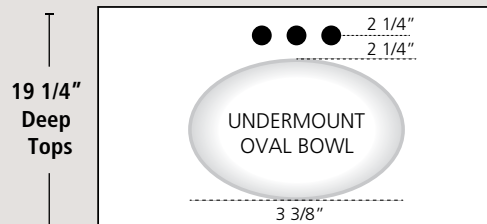

Small Oval Undermount Porcelain Bowls

Large Oval Undermount Porcelain Bowls

Rectangular Undermount Porcelain Bowls

Standard Bowl Placement

- Diameter of all faucet holes is 1 3/8".
- Sink cutouts are polished.

*The printing on this page may not accurately represent the slight color variation between white and biscuit.

18-Gauge Stainless Steel

Double Bowl
32 5/8" x 18 1/4" x 9"

Single Bowl
23 1/4" x 17 7/8" x 9"