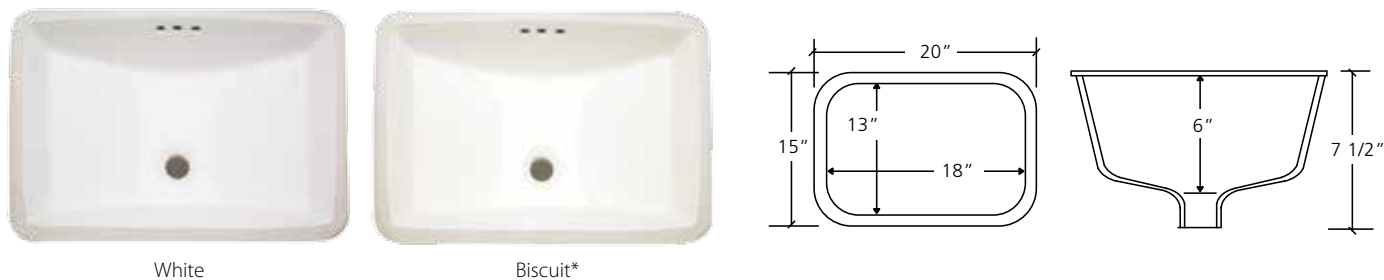

Small Oval Undermount Porcelain Bowls

Large Oval Undermount Porcelain Bowls

Rectangular Undermount Porcelain Bowls

Standard Bowl Placement

- Diameter of all faucet holes is 1 3/8".
- Sink cutouts are polished.

*The printing on this page may not accurately represent the slight color variation between white and biscuit.

18-Gauge Stainless Steel

Double Bowl
32 5/8" x 18 1/4" x 9"

Single Bowl
23 1/4" x 17 7/8" x 9"