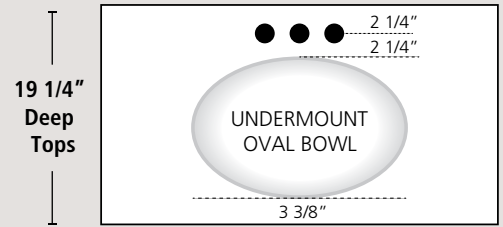

Small Oval Undermount Porcelain Bowls

Large Oval Undermount Porcelain Bowls

Rectangular Undermount Porcelain Bowls

Standard Bowl Placement

- Diameter of all faucet holes is 1 3/8".
- Sink cutouts are polished.

*The printing on this page may not accurately represent the slight color variation between white and biscuit.

18-Gauge Stainless Steel

Double Bowl
32 5/8" x 18 1/4" x 9"

Single Bowl
23 1/4" x 17 7/8" x 9"