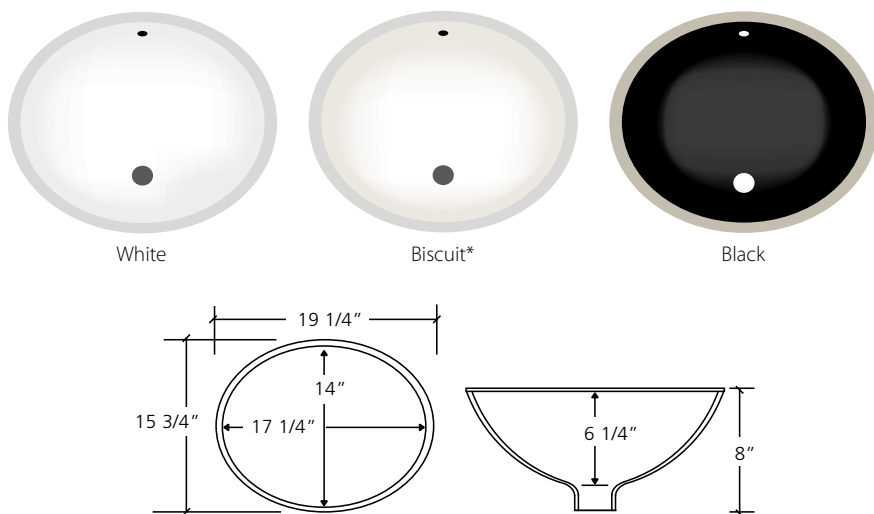

Small Oval Undermount Porcelain Bowls

Large Oval Undermount Porcelain Bowls

Rectangular Undermount Porcelain Bowls

Standard Bowl Placement

- Diameter of all faucet holes is 1 3/8".
- Sink cutouts are polished.

*The printing on this page may not accurately represent the slight color variation between white and biscuit.

18-Gauge Stainless Steel

Double Bowl
32 5/8" x 18 1/4" x 9"

Single Bowl
23 1/4" x 17 7/8" x 9"