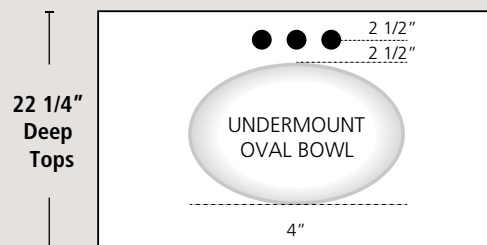

Small Oval Undermount Porcelain Bowls

Large Oval Undermount Porcelain Bowls

Rectangular Undermount Porcelain Bowls

Standard Bowl Placement

- Diameter of all faucet holes is 1 3/8".
- Sink cutouts are polished.

*The printing on this page may not accurately represent the slight color variation between white and biscuit.

18-Gauge Stainless Steel

Double Bowl
32 5/8" x 18 1/4" x 9"

Single Bowl
23 1/4" x 17 7/8" x 9"