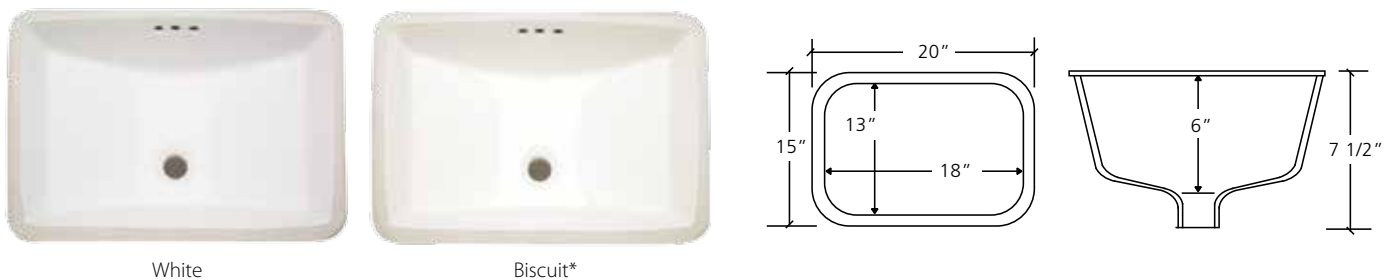

Small Oval Undermount Porcelain Bowls

Large Oval Undermount Porcelain Bowls

Rectangular Undermount Porcelain Bowls

Standard Bowl Placement

- Diameter of all faucet holes is 1 3/8".
- Sink cutouts are polished.

*The printing on this page may not accurately represent the slight color variation between white and biscuit.

18-Gauge Stainless Steel

Double Bowl
32 5/8" x 18 1/4" x 9"

Single Bowl
23 1/4" x 17 7/8" x 9"