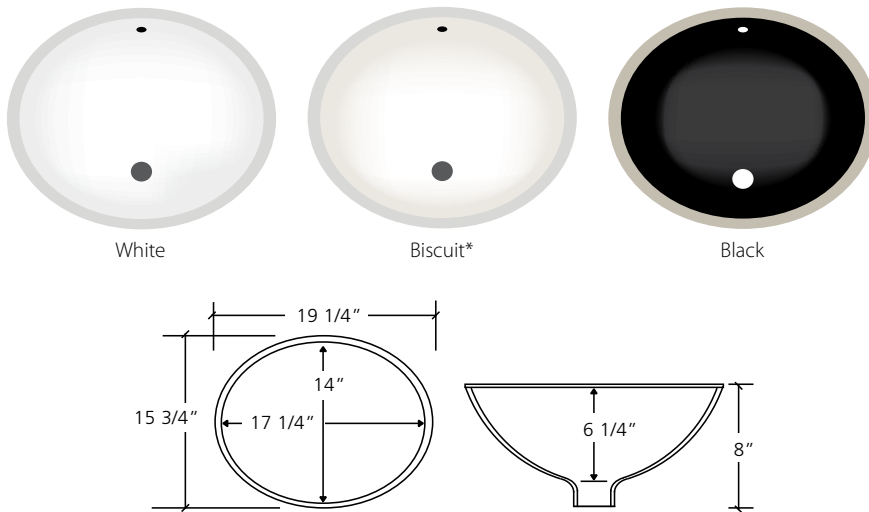

Small Oval Undermount Porcelain Bowls

Large Oval Undermount Porcelain Bowls

Rectangular Undermount Porcelain Bowls

Standard Bowl Placement

- Diameter of all faucet holes is 1 3/8".
- Sink cutouts are polished.

*The printing on this page may not accurately represent the slight color variation between white and biscuit.

18-Gauge Stainless Steel

Double Bowl
32 5/8" x 18 1/4" x 9"

Single Bowl
23 1/4" x 17 7/8" x 9"