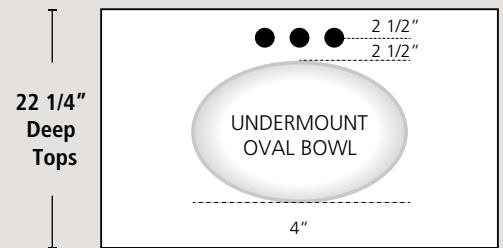

Small Oval Undermount Porcelain Bowls

Large Oval Undermount Porcelain Bowls

Rectangular Undermount Porcelain Bowls

Standard Bowl Placement

- Diameter of all faucet holes is 1 3/8".
- Sink cutouts are polished.

*The printing on this page may not accurately represent the slight color variation between white and biscuit.

18-Gauge Stainless Steel

Double Bowl
32 5/8" x 18 1/4" x 9"

Single Bowl
23 1/4" x 17 7/8" x 9"