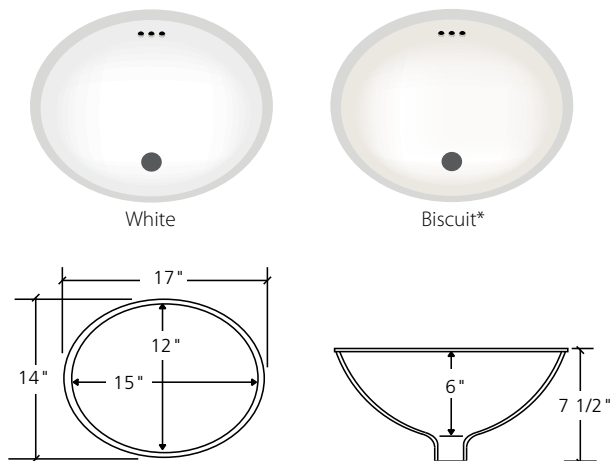

Small Oval Undermount Porcelain Bowls

Large Oval Undermount Porcelain Bowls

Rectangular Undermount Porcelain Bowls

Standard Bowl Placement

- Diameter of all faucet holes is 1 3/8".
- Sink cutouts are polished.

*The printing on this page may not accurately represent the slight color variation between white and biscuit.

18-Gauge Stainless Steel

Double Bowl
32 5/8" x 18 1/4" x 9"

Single Bowl
23 1/4" x 17 7/8" x 9"