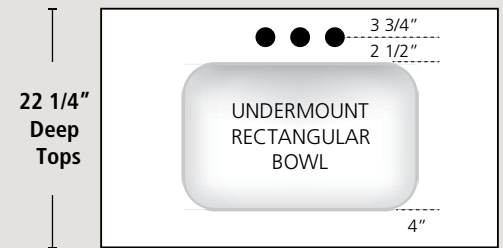

Small Oval Undermount Porcelain Bowls

Large Oval Undermount Porcelain Bowls

Rectangular Undermount Porcelain Bowls

Standard Bowl Placement

- Diameter of all faucet holes is 1 3/8".
- Sink cutouts are polished.

*The printing on this page may not accurately represent the slight color variation between white and biscuit.

18-Gauge Stainless Steel

Double Bowl
32 5/8" x 18 1/4" x 9"

Single Bowl
23 1/4" x 17 7/8" x 9"