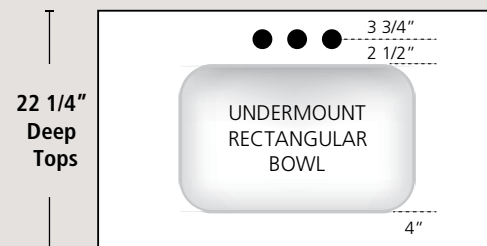

Small Oval Undermount Porcelain Bowls

Large Oval Undermount Porcelain Bowls

Rectangular Undermount Porcelain Bowls

Standard Bowl Placement

- Diameter of all faucet holes is 1 3/8".
- Sink cutouts are polished.

*The printing on this page may not accurately represent the slight color variation between white and biscuit.

18-Gauge Stainless Steel

Double Bowl
32 5/8" x 18 1/4" x 9"

Single Bowl
23 1/4" x 17 7/8" x 9"