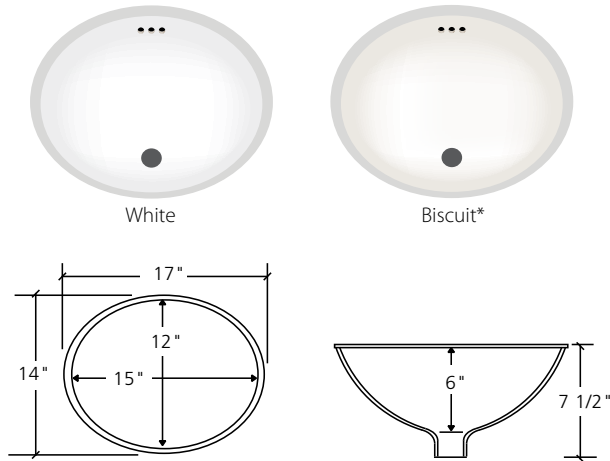

Small Oval Undermount Porcelain Bowls

Large Oval Undermount Porcelain Bowls

Rectangular Undermount Porcelain Bowls

Standard Bowl Placement

- Diameter of all faucet holes is 1 3/8".
- Sink cutouts are polished.

*The printing on this page may not accurately represent the slight color variation between white and biscuit.

18-Gauge Stainless Steel

Double Bowl
32 5/8" x 18 1/4" x 9"

Single Bowl
23 1/4" x 17 7/8" x 9"