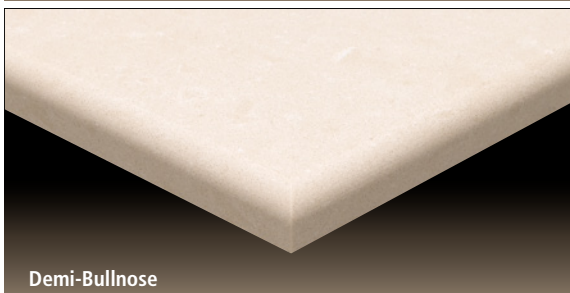

3cm Custom  
List Pricing — Granite & Prism Quartz Vanity Tops

\*\*For stability, tops OVER 61" must ship with installed bowl(s).

2cm

Eased

Bevel

Ogee

Bullnose

Demi-Bullnose