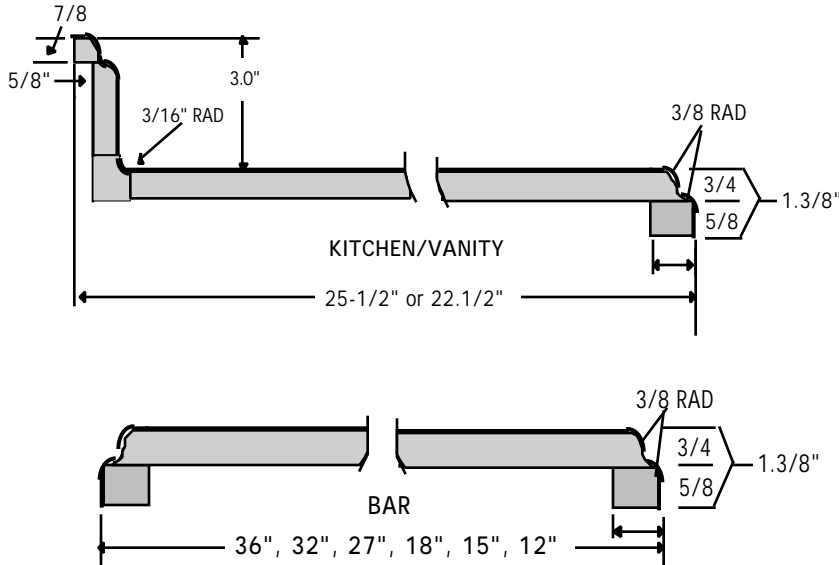

SPECIFICATIONS

- Standard substrate is 3/4" industrial grade particleboard available in 8', 10' and 12' lengths.
- Both standard and special styles and sizes are suitable for residential, commercial, institutional or light industrial applications.
- Available surfaced with Wilsonart and Formica.
- Available as an environmentally friendly EQcountertop

BARCELONA
Contemporary ogee

DOUBLE NOSE BAR TOP
(LIMITED SIZES)

- 12" & 15"
- 18" & 27"
- 32"
- 36"

VALENCIA
Full-Wrap Ogee

DOUBLE NOSE BAR TOP
(LIMITED SIZES)

- 12" & 15"
- 18" & 27"
- 32"
- 36"

PLYWOOD PRICING AVAILABLE BY QUOTE ONLY