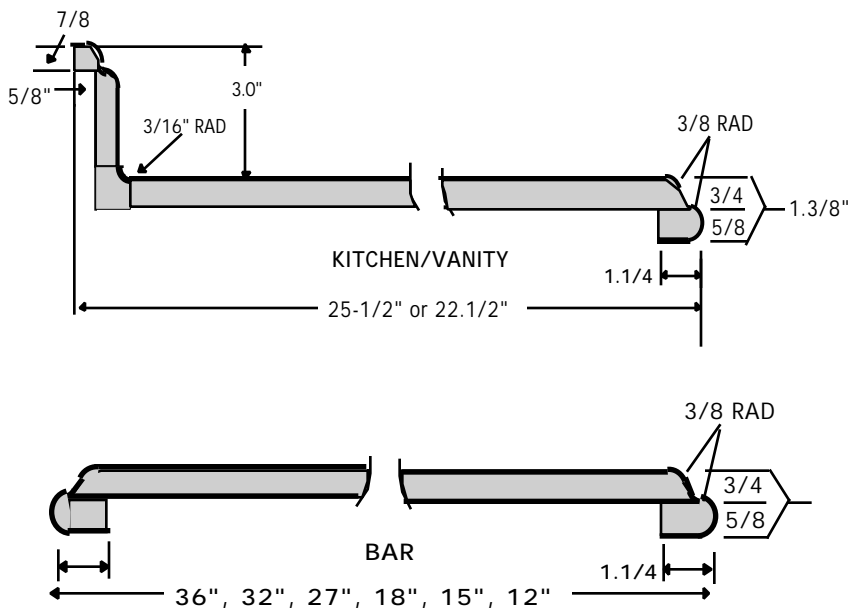

SPECIFICATIONS

- Standard substrate is 3/4" industrial grade particleboard available in 8', 10' and 12' lengths.
- Both standard and special styles and sizes are suitable for residential, commercial, institutional or light industrial applications.
- Available surfaced with Wilsonart and Formica.
- Available as an environmentally friendly EQcountertop

BARCELONA
Contemporary ogee

DOUBLE NOSE BAR TOP
(LIMITED SIZES)

- 12" & 15"
- 18" & 27"
- 32"
- 36"

VALENCIA
Full-Wrap Ogee

DOUBLE NOSE BAR TOP
(LIMITED SIZES)

- 12" & 15"
- 18" & 27"
- 32"
- 36"

PLYWOOD PRICING AVAILABLE BY QUOTE ONLY