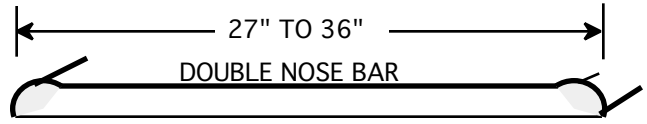

POSTFORM SIZES & PROFILES

	<p>POSTFORM NO-DRIP (PND)</p>	<p>NO-DRIP BAR</p>
<p>POSTFORM NO-DRIP</p>	<p>4" ABOVE DECK B/S</p>	<p>27" 30" 36"</p>
	<p>POSTFORM WATERFALL (PWF)</p>	<p>WATERFALL BAR</p>
<p>POSTFORM WATERFALL</p>	<p>4" ABOVE DECK B/S</p>	<p>27" 30" 36"</p>
	<p>POSTFORM EURO-SQUARE (PES)</p>	<p>EURO-SQUARE BAR</p>
<p>POSTFORM EURO-SQUARE</p>	<p>3" ABOVE DECK B/S</p>	<p>27" 30" 36"</p>
	<p>POSTFORM EURO-ROUND (PER)</p>	<p>EURO-ROUND BAR</p>
<p>POSTFORM EURO-ROUND</p>	<p>3" ABOVE DECK B/S</p>	<p>27" 30" 36"</p>
	<p>POSTFORM SQUARE EDGE (PCB)</p>	<p>SQUARE-EDGE BAR</p>
<p>POSTFORM SQUARE-EDGE</p>	<p>4" ABOVE DECK B/S</p>	<p>27" 30" 36"</p>