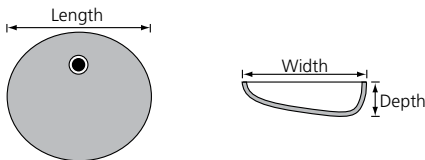

Standard Oval Bowl (O)

NEW

22" Standard Oval Bowl Available ADA Compliant. When ordering, add "-ADA" at the end of item code.

	Bowl Size		
	Length	Width	Depth
22" Top	17"	13 5/8"	5 1/2"
19" Top	15 1/4"	11 3/4"	5 5/8"
17" Top	15 5/16"	10 9/16"	6"