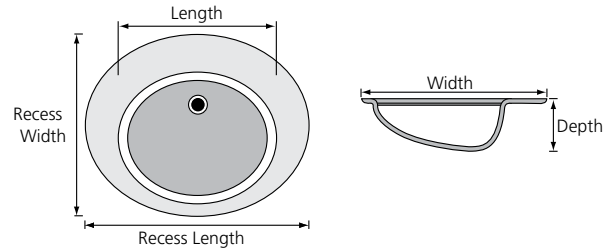

### "Wave" Bowl (W)

	Bowl Size		
	Length	Width	Depth
22" Top	19 1/4"	11 3/4"	5 1/2"
19" Top	17 1/4"	10"	5 1/4"

### Recessed Oval Bowl (RCO)

	Bowl Size			Recess Size	
	Length	Width	Depth	Length	Width
22" Top	17 3/8"	12 1/8"	6"	23"	18 1/4"
19" Top	15 5/8"	10 5/16"	6"	21 1/4"	16 5/8"

### Recessed Rectangular Bowl (RSQ)

	Bowl Size			Recess Size	
	Length	Width	Depth	Length	Width
22" Top	17 3/4"	11 1/2"	7 1/8"	22 1/2"	18 1/4"
19" Top	16"	10 1/4"	7"	19 1/2"	16"

### Recessed Shell Bowl (RSY)

	Bowl Size			Recess Size	
	Length	Width	Depth	Length	Width
22" Top	17 3/8"	12 1/8"	6"	23"	18 1/4"
19" Top	15 5/8"	10 5/16"	6"	21 1/4"	16 5/8"

NOTE: Overall length, width and bowl placement dimensions may vary 1/4" to 1/2".