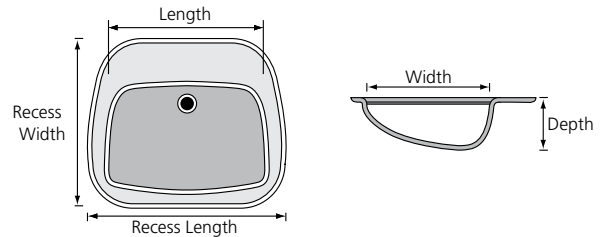

### "Wave" Bowl (W)

	Bowl Size		
	Length	Width	Depth
22" Top	19 1/4"	11 3/4"	5 1/2"
19" Top	17 1/4"	10"	5 1/4"

### Standard Oval Bowl (O)

**NEW**

22" Standard Oval Bowl Available ADA Compliant. When ordering, add "-ADA" at the end of item code.

	Bowl Size		
	Length	Width	Depth
22" Top	17"	13 5/8"	5 1/2"
19" Top	15 1/4"	11 3/4"	5 5/8"
17" Top	15 5/16"	10 9/16"	6"

### Recessed Rectangular Bowl (RSQ)

	Bowl Size			Recess Size	
	Length	Width	Depth	Length	Width
22" Top	17 3/4"	11 1/2"	7 1/8"	22 1/2"	18 1/4"
19" Top	16"	10 1/4"	7"	19 1/2"	16"

### Recessed Shell Bowl (RSY)

	Bowl Size			Recess Size	
	Length	Width	Depth	Length	Width
22" Top	17 3/8"	12 1/8"	6"	23"	18 1/4"
19" Top	15 5/8"	10 5/16"	6"	21 1/4"	16 5/8"

NOTE: Overall length, width and bowl placement dimensions may vary 1/4" to 1/2".