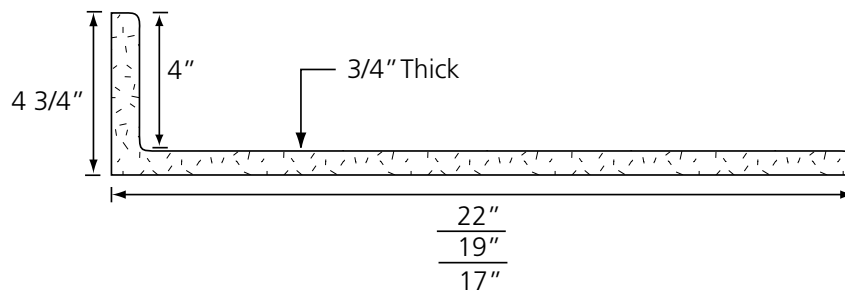

Deck Dimensions

All dimensions are nominal.

1917 Mini = 19" x 17" deep with 2 7/8" splash

1917 Micro = 18 1/2" x 16 1/2" deep, with 2 1/4" splash