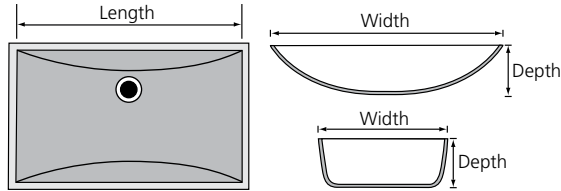

### "Wave" Bowl (W)

	Bowl Size		
	Length	Width	Depth
22" Top	19 1/4"	11 3/4"	5 1/2"
19" Top	17 1/4"	10"	5 1/4"

### Recessed Oval Bowl (RCO)

	Bowl Size			Recess Size	
	Length	Width	Depth	Length	Width
22" Top	17 3/8"	12 1/8"	6"	23"	18 1/4"
19" Top	15 5/8"	10 5/16"	6"	21 1/4"	16 5/8"

### Recessed Rectangular Bowl (RSQ)

	Bowl Size			Recess Size	
	Length	Width	Depth	Length	Width
22" Top	17 3/4"	11 1/2"	7 1/8"	22 1/2"	18 1/4"
19" Top	16"	10 1/4"	7"	19 1/2"	16"

### Recessed Shell Bowl (RSY)

	Bowl Size			Recess Size	
	Length	Width	Depth	Length	Width
22" Top	17 3/8"	12 1/8"	6"	23"	18 1/4"
19" Top	15 5/8"	10 5/16"	6"	21 1/4"	16 5/8"

NOTE: Overall length, width and bowl placement dimensions may vary 1/4" to 1/2".