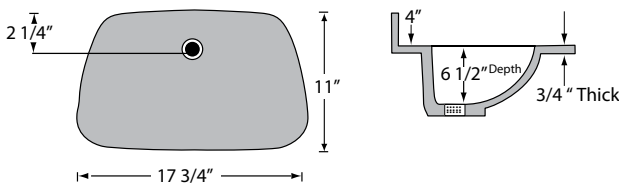

Rectangular Bowl (RECT)

NEW

22" Rectangular Bowl Available ADA Compliant. When ordering, add "-ADA" at the end of item code.

	Bowl Size		
	Length	Width	Depth
22" Top	17 3/4"	11"	6 1/2"
19" Top	17 3/4"	11"	6 1/2"