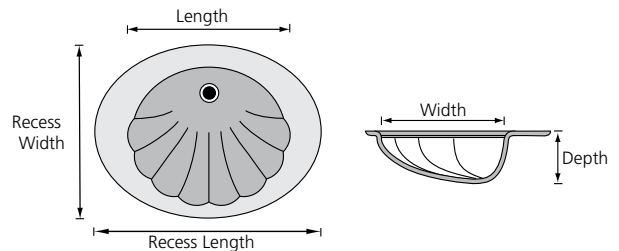

### "Wave" Bowl (W)

	Bowl Size		
	Length	Width	Depth
22" Top	19 1/4"	11 3/4"	5 1/2"
19" Top	17 1/4"	10"	5 1/4"

### Recessed Rectangular Bowl (RSQ)

	Bowl Size			Recess Size	
	Length	Width	Depth	Length	Width
22" Top	17 3/4"	11 1/2"	7 1/8"	22 1/2"	18 1/4"
19" Top	16"	10 1/4"	7"	19 1/2"	16"

### Rectangular Bowl (RECT)

**NEW**

22" Rectangular Bowl Available ADA Compliant. When ordering, add "-ADA" at the end of item code.

	Bowl Size		
	Length	Width	Depth
22" Top	17 3/4"	11"	6 1/2"
19" Top	17 3/4"	11"	6 1/2"

### Recessed Shell Bowl (RSY)

	Bowl Size			Recess Size	
	Length	Width	Depth	Length	Width
22" Top	17 3/8"	12 1/8"	6"	23"	18 1/4"
19" Top	15 5/8"	10 5/16"	6"	21 1/4"	16 5/8"

NOTE: Overall length, width and bowl placement dimensions may vary 1/4" to 1/2".