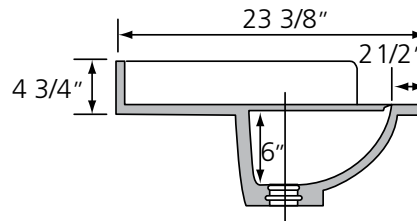

Corner Tops

Corner tops are also available in spray granite, onyx and color coordinates by special order.