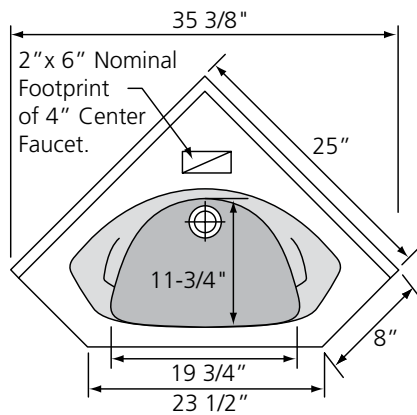

Corner tops are also available in spray granite, onyx and color coordinates by special order.