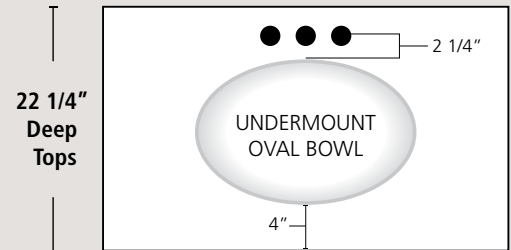

Small Porcelain Oval Undermount Bowls

White

Biscuit*

Overall Size			interior Size		
Length	Width	Depth	Length	Width	Depth
17"	14"	7 1/2"	15"	12"	6"

Large Porcelain Oval Undermount Bowls

White

Biscuit*

Black

Overall Size			interior Size		
Length	Width	Depth	Length	Width	Depth
19 1/4"	15 3/4"	8"	17 1/4"	14"	6 1/4"

Porcelain Rectangular Undermount Bowls

White

Biscuit*

Overall Size			interior Size		
Length	Width	Depth	Length	Width	Depth
20"	15"	7 1/2"	18"	13"	6"

Standard Bowl Placement

- *Dimensions are +/- 1/8".
- *Diameter of all faucet holes is 1 3/8".
- *Sink cutouts are polished.

*The printing on this page may not accurately represent the slight color variations.

Solid Surface

NEW

Solid Surface Oval Undermount Bowl

Overall Size			Interior Size		
Length	Width	Depth	Length	Width	Depth
19 5/16"	15 3/8"	7 3/4"	17"	13 9/16"	5 13/16"

White

Bisque*

NEW

Solid Surface Rectangular Undermount Bowl