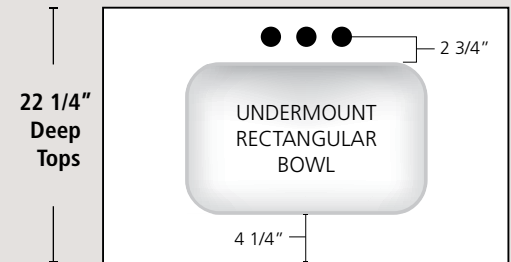

Small Porcelain Oval Undermount Bowls

White

Biscuit*

Overall Size			interior Size		
Length	Width	Depth	Length	Width	Depth
17"	14"	7 1/2"	15"	12"	6"

Large Porcelain Oval Undermount Bowls

White

Biscuit*

Black

Overall Size			interior Size		
Length	Width	Depth	Length	Width	Depth
19 1/4"	15 3/4"	8"	17 1/4"	14"	6 1/4"

Porcelain Rectangular Undermount Bowls

White

Biscuit*

Overall Size			interior Size		
Length	Width	Depth	Length	Width	Depth
20"	15"	7 1/2"	18"	13"	6"

Standard Bowl Placement

- *Dimensions are +/- 1/8".
- *Diameter of all faucet holes is 1 3/8".
- *Sink cutouts are polished.

*The printing on this page may not accurately represent the slight color variations.

Solid Surface

NEW

Solid Surface Oval Undermount Bowl

Overall Size			Interior Size		
Length	Width	Depth	Length	Width	Depth
19 5/16"	15 3/8"	7 3/4"	17"	13 9/16"	5 13/16"

White

Bisque*

NEW

Solid Surface Rectangular Undermount Bowl