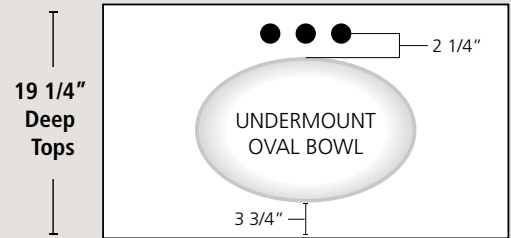

Small Porcelain Oval Undermount Bowls

White

Biscuit*

Overall Size			interior Size		
Length	Width	Depth	Length	Width	Depth
17"	14"	7 1/2"	15"	12"	6"

Large Porcelain Oval Undermount Bowls

White

Biscuit*

Black

Overall Size			interior Size		
Length	Width	Depth	Length	Width	Depth
19 1/4"	15 3/4"	8"	17 1/4"	14"	6 1/4"

Porcelain Rectangular Undermount Bowls

White

Biscuit*

Overall Size			interior Size		
Length	Width	Depth	Length	Width	Depth
20"	15"	7 1/2"	18"	13"	6"

Standard Bowl Placement

- *Dimensions are +/- 1/8".
- *Diameter of all faucet holes is 1 3/8".
- *Sink cutouts are polished.

*The printing on this page may not accurately represent the slight color variations.

Solid Surface

NEW

Solid Surface Oval Undermount Bowl

Overall Size			Interior Size		
Length	Width	Depth	Length	Width	Depth
19 5/16"	15 3/8"	7 3/4"	17"	13 9/16"	5 13/16"

White

Bisque*

NEW

Solid Surface Rectangular Undermount Bowl