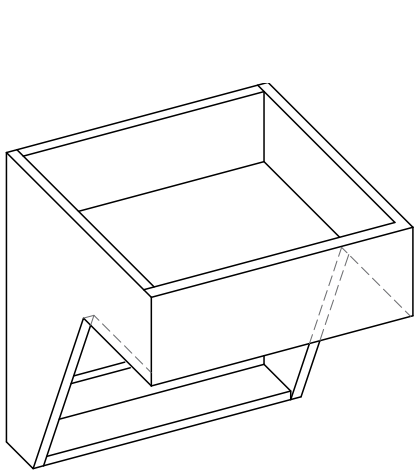

FLEXLINE™

HOW IT WORKS

ADA VANITY

ADA vanity is available by itself without the removable base cabinet.

BASE CABINET

Base cabinet is easily installed over the ADA Vanity or removed when accessibility is needed. Also available without the ADA Vanity.

VANITY CABINET ASSEMBLED

Two smart vanity options in one clever, compact design.

VERSATILE DESIGN OPTIONS

Flexline convertible vanity cabinets come in an attractive range of complementary design options. Choose from several sizes, materials, finishes, and drawer and door styles.