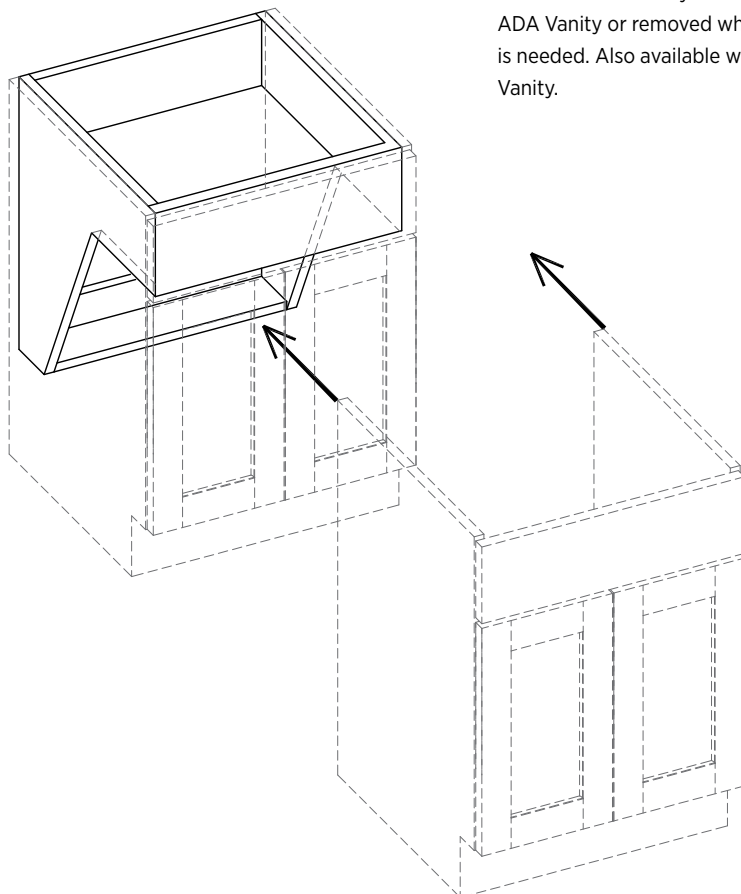

FLEXLINE™

HOW IT WORKS

ADA VANITY

ADA vanity is available by itself without the removable base cabinet.

BASE CABINET

Base cabinet is easily installed over the ADA Vanity or removed when accessibility is needed. Also available without the ADA Vanity.

VANITY CABINET ASSEMBLED

Two smart vanity options in one clever, compact design.

VERSATILE DESIGN OPTIONS

Flexline convertible vanity cabinets come in an attractive range of complementary design options. Choose from several sizes, materials, finishes, and drawer and door styles.