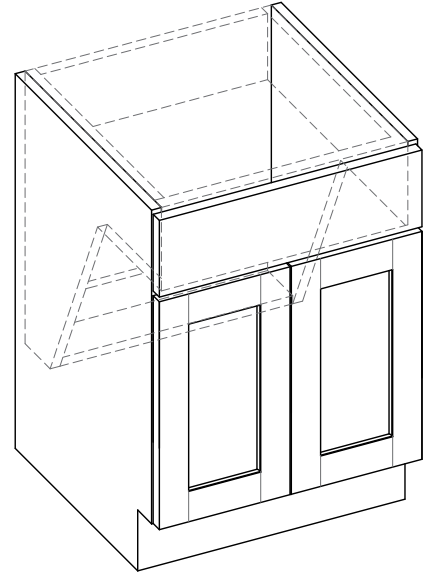

FLEXLINE™

HOW IT WORKS

ADA VANITY

ADA vanity is available by itself without the removable base cabinet.

BASE CABINET

Base cabinet is easily installed over the ADA Vanity or removed when accessibility is needed. Also available without the ADA Vanity.

VANITY CABINET ASSEMBLED

Two smart vanity options in one clever, compact design.

VERSATILE DESIGN OPTIONS

Flexline convertible vanity cabinets come in an attractive range of complementary design options. Choose from several sizes, materials, finishes, and drawer and door styles.