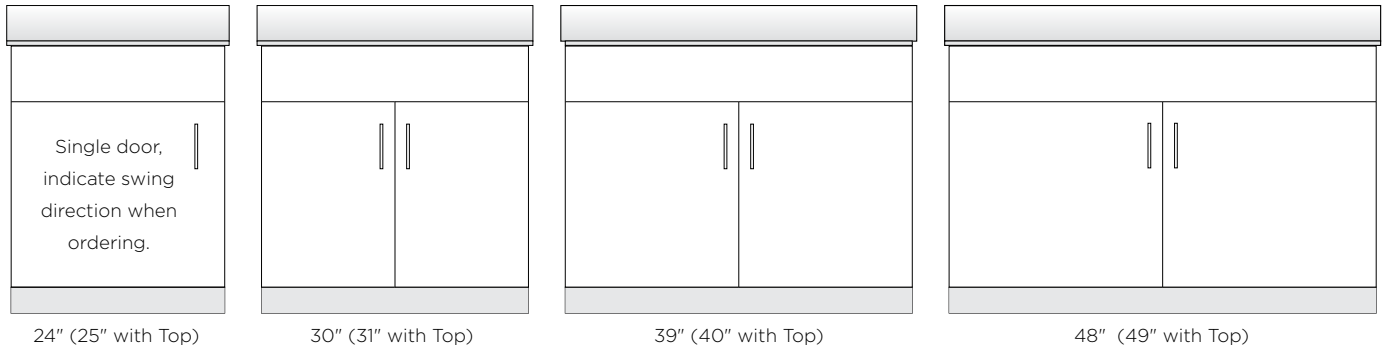

SPECIFICATIONS

Flexline Convertible Vanity Cabinets come in eight standard widths: 24", 27", 30", 33", 36", 39", 42" and 48" (Four sizes are illustrated below.)

Vanity Cabinet height – 32½" (without top)

Vanity Cabinet depth – 21" (without top)

COMBINATIONS

Rynone Flexline Vanity Cabinets can be ordered as a combination or as individual components:

- Base Cabinet + ADA Vanity + Vanity Top
- Base Cabinet + Vanity Top
- ADA Vanity + Vanity Top
- ADA Vanity Only
- Base Cabinet Only
- Vanity Top Only

NON-STOCK ITEMS (WOOD VENEER)

- All ¾" plywood construction
- Concealed hinges
- Door/drawer front style
- Cabinet pulls not included

VANITY TOP SPECS

- Cultured Marble Tops come with integrated bowl and 4" backsplash.
- Granite Tops come with standard undermount porcelain bowl and 4" loose backsplash.
- Depth – 22½"
- Thickness – ¾"