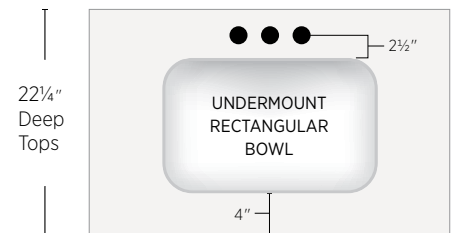

VANITY TOP BOWLS

STANDARD UNDERMOUNT FOR GRANITE AND QUARTZ

SMALL PORCELAIN OVAL UNDERMOUNT BOWLS

OVERALL SIZE			INTERIOR SIZE		
Length	Width	Depth	Length	Width	Depth
17"	14"	7½"	15"	12"	6"

LARGE PORCELAIN OVAL UNDERMOUNT BOWLS

OVERALL SIZE			INTERIOR SIZE		
Length	Width	Depth	Length	Width	Depth
19¼"	15¾"	8"	17¼"	14"	6¼"

PORCELAIN RECTANGULAR UNDERMOUNT BOWLS

OVERALL SIZE			INTERIOR SIZE		
Length	Width	Depth	Length	Width	Depth
20"	15"	7½"	18"	13"	6"

STANDARD BOWL PLACEMENT

*Dimensions are +/- 1/8".

*Diameter of all faucet holes is 1 1/8".

*Sink cutouts are polished.

The printing on this page may not accurately represent the slight color variations.

BOWL OPTIONS

White

Bisque*

LARGE SOLID SURFACE OVAL INTEGRAL BOWL

Overall Size			Interior Size		
Length	Width	Depth	Length	Width	Depth
18 $\frac{1}{8}$ "	14 $\frac{3}{4}$ "	7"	16 $\frac{3}{8}$ "	13"	5"

White

Bisque*

SOLID SURFACE RECTANGULAR INTEGRAL BOWL