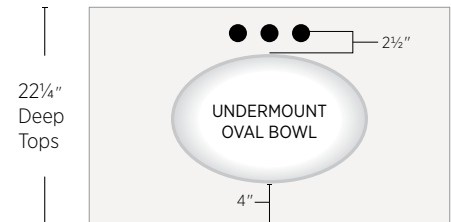

VANITY TOP BOWLS

STANDARD UNDERMOUNT FOR GRANITE AND QUARTZ

SMALL PORCELAIN OVAL UNDERMOUNT BOWLS

OVERALL SIZE			INTERIOR SIZE		
Length	Width	Depth	Length	Width	Depth
17"	14"	7½"	15"	12"	6"

LARGE PORCELAIN OVAL UNDERMOUNT BOWLS

OVERALL SIZE			INTERIOR SIZE		
Length	Width	Depth	Length	Width	Depth
19¼"	15¾"	8"	17¼"	14"	6¼"

PORCELAIN RECTANGULAR UNDERMOUNT BOWLS

OVERALL SIZE			INTERIOR SIZE		
Length	Width	Depth	Length	Width	Depth
20"	15"	7½"	18"	13"	6"

STANDARD BOWL PLACEMENT

*Dimensions are +/- 1/8".

*Diameter of all faucet holes is 1 1/8".

*Sink cutouts are polished.

The printing on this page may not accurately represent the slight color variations.

BOWL OPTIONS

White

Bisque*

LARGE SOLID SURFACE OVAL INTEGRAL BOWL

Overall Size			Interior Size		
Length	Width	Depth	Length	Width	Depth
18 $\frac{1}{8}$ "	14 $\frac{3}{4}$ "	7"	16 $\frac{3}{8}$ "	13"	5"

White

Bisque*

SOLID SURFACE RECTANGULAR INTEGRAL BOWL