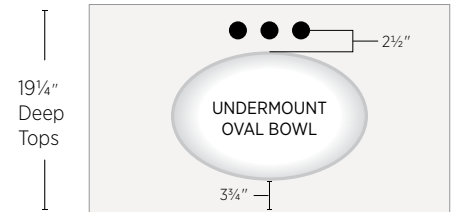

VANITY TOP BOWLS

STANDARD UNDERMOUNT FOR GRANITE AND QUARTZ

SMALL PORCELAIN OVAL UNDERMOUNT BOWLS

OVERALL SIZE			INTERIOR SIZE		
Length	Width	Depth	Length	Width	Depth
17"	14"	7½"	15"	12"	6"

LARGE PORCELAIN OVAL UNDERMOUNT BOWLS

OVERALL SIZE			INTERIOR SIZE		
Length	Width	Depth	Length	Width	Depth
19¼"	15¾"	8"	17¼"	14"	6¼"

PORCELAIN RECTANGULAR UNDERMOUNT BOWLS

OVERALL SIZE			INTERIOR SIZE		
Length	Width	Depth	Length	Width	Depth
20"	15"	7½"	18"	13"	6"

STANDARD BOWL PLACEMENT

*Dimensions are +/- 1/8".

*Diameter of all faucet holes is 1 1/8".

*Sink cutouts are polished.

The printing on this page may not accurately represent the slight color variations.

BOWL OPTIONS

White

Bisque*

LARGE SOLID SURFACE OVAL INTEGRAL BOWL

Overall Size			Interior Size		
Length	Width	Depth	Length	Width	Depth
18 $\frac{1}{8}$ "	14 $\frac{3}{4}$ "	7"	16 $\frac{3}{8}$ "	13"	5"

White

Bisque*

SOLID SURFACE RECTANGULAR INTEGRAL BOWL