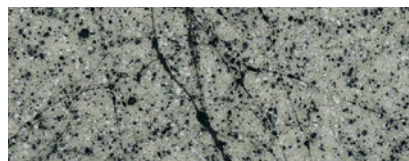

PERFECT FOR

- Residential Bathrooms
- Multi-Unit Residences
- Hospitality & Institutional
- Offices & Commercial

OPTIONS

- 24 Colors
- Pair Any Color Vanity Top With White or Biscuit Color Bowl
- Available In Gloss or Satin Finish
- Standard Depths: 19", 22", Plus 19" X 17"
- Custom Sizes up to 144"
- 5 Integral Bowl Options
- Standard Eased Edge
- Loose Or Integral Backsplash
- Aprons, Notches and Cutouts
- ADA-Compliant Bowls Available

Solid / 1B Bisquit

Carrara / C103 White Carrara

Onyx / 3X White Onyx

Granite / 331 Fashion Gray

Granite / 332 Ecu

Granite / 381 Caledonia Mist

Calacatta / 391 Calacatta Etna

Onyx / 9X Tempest

Granite / 323 Sand

Granite / 325 Steel Gray

Granite / 382 Kashmir Mist

Calacatta / 392 Calacatta Blanco

Natural / N101 Oyster White

Natural / N102 Concrete

Carrara / C104 Gray Carrara

Carrara / C109 Charcoal Carrara

Viewing colors on screen or in print may change appearance. These images are as close as possible to actual colors, and are meant to represent colors and patterns that do have variation. Abstract vein patterns are unique by design. Each patterned marble top is one of a kind.