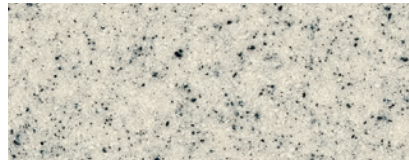

PERFECT FOR

- Residential Bathrooms
- Multi-Unit Residences
- Hospitality & Institutional
- Offices & Commercial

OPTIONS

- 24 Colors
- Pair Any Color Vanity Top With White or Biscuit Color Bowl
- Available In Gloss or Satin Finish
- Standard Depths: 19", 22", Plus 19" X 17"
- Custom Sizes up to 144"
- 5 Integral Bowl Options
- Standard Eased Edge
- Loose Or Integral Backsplash
- Aprons, Notches and Cutouts
- ADA-Compliant Bowls Available

Pair any color vanity top with white or biscuit color bowl

GROUP 2 COLORS

Classic / 3 White on White

Classic / 8 Beige on White

Classic / 4 Silver on White

Classic / 18A White on Bone

Solid / 3B Solid White

Solid / 1B Bisquit

Carrara / C103 White Carrara

Onyx / 3X White Onyx

Granite / 331 Fashion Gray

Granite / 332 Ecu

Granite / 381 Caledonia Mist

Calacatta / 391 Calacatta Etna

Onyx / 9X Tempest

Granite / 323 Sand

Granite / 325 Steel Gray

Granite / 382 Kashmir Mist

Calacatta / 392 Calacatta Blanco

Natural / N101 Oyster White

Natural / N102 Concrete

Carrara / C104 Gray Carrara

Carrara / C109 Charcoal Carrara