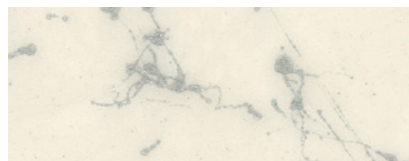

PERFECT FOR

- Residential Bathrooms
- Multi-Unit Residences
- Hospitality & Institutional
- Offices & Commercial

OPTIONS

- 24 Colors
- Pair Any Color Vanity Top With White or Biscuit Color Bowl
- Available In Gloss or Satin Finish
- Standard Depths: 19", 22", Plus 19" X 17"
- Custom Sizes up to 144"
- 5 Integral Bowl Options
- Standard Eased Edge
- Loose Or Integral Backsplash
- Aprons, Notches and Cutouts
- ADA-Compliant Bowls Available

Solid / 1B Bisquit

Carrara / C103 White Carrara

Onyx / 3X White Onyx

Granite / 331 Fashion Gray

Granite / 332 Ecu

Granite / 381 Caledonia Mist

Calacatta / 391 Calacatta Etna

Onyx / 9X Tempest

Granite / 323 Sand

Granite / 325 Steel Gray

Granite / 382 Kashmir Mist

Calacatta / 392 Calacatta Blanco

Natural / N101 Oyster White

Natural / N102 Concrete

Carrara / C104 Gray Carrara

Carrara / C109 Charcoal Carrara

Viewing colors on screen or in print may change appearance. These images are as close as possible to actual colors, and are meant to represent colors and patterns that do have variation. Abstract vein patterns are unique by design. Each patterned marble top is one of a kind.