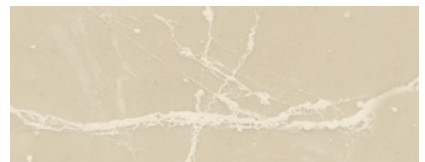

PERFECT FOR

- Residential Bathrooms
- Multi-Unit Residences
- Hospitality & Institutional
- Offices & Commercial

OPTIONS

- 24 Colors
- Pair Any Color Vanity Top With White or Biscuit Color Bowl
- Available In Gloss or Satin Finish
- Standard Depths: 19", 22", Plus 19" X 17"
- Custom Sizes up to 144"
- 5 Integral Bowl Options
- Standard Eased Edge
- Loose Or Integral Backsplash
- Aprons, Notches and Cutouts
- ADA-Compliant Bowls Available

Solid / 1B Bisquit

Carrara / C103 White Carrara

Onyx / 3X White Onyx

Granite / 331 Fashion Gray

Granite / 332 Ecu

Granite / 381 Caledonia Mist

Calacatta / 391 Calacatta Etna

Onyx / 9X Tempest

Granite / 323 Sand

Granite / 325 Steel Gray

Granite / 382 Kashmir Mist

Calacatta / 392 Calacatta Blanco

Natural / N101 Oyster White

Natural / N102 Concrete

Carrara / C104 Gray Carrara

Carrara / C109 Charcoal Carrara

Viewing colors on screen or in print may change appearance. These images are as close as possible to actual colors, and are meant to represent colors and patterns that do have variation. Abstract vein patterns are unique by design. Each patterned marble top is one of a kind.